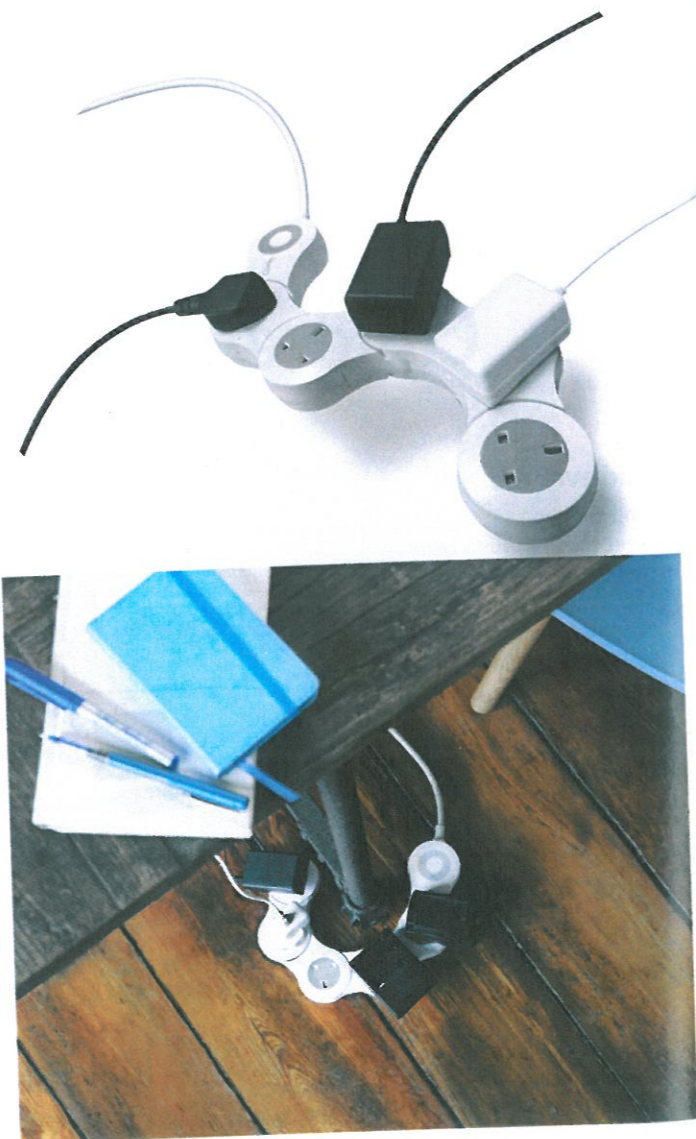

NEW HORIZONS

Heather & March celebrated the opening of its second location last month at The Gateway, Harbour City in Tsim Sha Tsui. The company is known for bringing luxury French homewares to Hong Kong, representing top-quality silverware, dinnerware and furniture brands such as Ercuis, Gien, Moissonnier and Raynaud. The new boutique is already spreading joie de vivre in Kowloon; customers will receive a special welcome gift made especially for Heather & March by Gien until 18th June. | 品牌Heather & March最近慶祝第二店上月在尖沙咀海港城港威大廈開幕。公司向來在香港供應高級法國餐具聞名，並代理多個優質銀器、餐具和傢具品牌，如Ercuis、Gien、Moissonnier和Raynaud。新店已在九龍區散放興奮氣氛：由即日起至6月18日顧客將可獲贈一份由Gien專為Heather & March而設的歡迎禮品。 heatherandmarch.com

最新動向

TAKE TURNS

Finally, somebody has designed a power strip that makes sense. Invented by Jake Zien, Quirky's Pivot Power Pop bends to fit around furniture and in tight spaces, and allows you to use all the sockets on the strip, even if the adapters and chargers are bulky. The flexible power strip features an on/off reset switch with LED indicator. 終於有人設計出靈活方便的拖板。由Jake Zien研發、Quirky的Pivot Power Pop彎曲外形能貼合圍著傢具而放，並適用於狹窄空間，即使轉接器或充電機體形略大，也能充分使用拖板上每個插頭。產品配置開關重設鍵，並附LED指示燈。 quirky.com

物盡其善

MARKET | CHECKLIST

× THIS ELECTROLUX MODEL ALSO COMES IN THREE OTHER COLOURS

9 The Big Chill 炎夏夥伴 BREVILLE