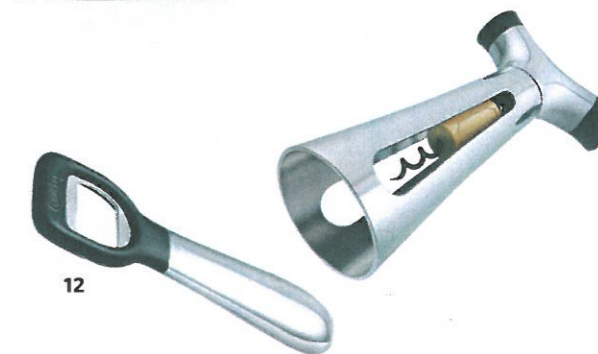

10

12

9 The Big Chill 炎夏夥伴 BREVILLE

Whip up homemade ice cream or frozen yoghurt in as little as 20 minutes with the BIA500 Freeze and Mix attachment, compatible with Breville's BEM800 and BEM410 mixers. Simply pre-freeze the bowl, add the ingredients, and the paddle will churn and aerate the ice cream for a delicious icy treat. Available from PanaShop, Ninki Denki, Yata, Sogo and the SHIC showroom. 這款BIA500冷凍攪拌套裝只需20分鐘即可輕鬆製作自家製雪糕，再配上Breville的BEM800專業座檯攪拌機一併使用更得心應手。預先將冷凍器皿，再倒入雪糕漿，設定及啟動攪拌機即可自動將雪糕漿攪拌冷卻。於PanaShop、人氣電器店、一田、崇光百貨和SHIC陳列室有售。

11 State of the Art 藝術美學 KOHLER

Kohler has bathroom design down to a fine art, literally, with its arty basins inspired by traditional cultural patterns from across the world. For example, Caravan Persia takes inspiration from one of the world's oldest continuous civilizations, featuring geometric patterns drawn out in gold and platinum micas against the white canvas. 品牌Kohler將浴室設計轉化成美術，帶來受環球傳統文化圖案啟發而成的藝術臉盆，如Caravan Persia便取材自世上其中一個最古老的持續文化，以純白底色完美襯托鍍金線條，交織出幾何圖紋，精緻高貴。

10 Big Red 節能可靠 ELECTROLUX

Make a bold statement in the kitchen with a red fridge freezer from Electrolux. Not only does it look good, its TwinTech FrostFree with Multiflow system ensures an optimal humidity level in the fridge, helping food keep fresh for much longer. Its energy-efficient technology has been granted an A+ rating, and an LCD touch panel enables precise temperature and function control. 選購來自Electrolux的紅色雪櫃，打造廚房焦點。產品不但悅目美觀，其TwinTech FrostFree及Multiflow系統更能維持理想溫度，有效延長食物保鮮期。雪櫃的節能科技榮獲A+等級，並配備LCD觸感螢幕調校精準溫度，方便設定功能。

12 Pop the Corks 完美開啟 QUIRKY

The Verseur Metal & Levier is a set of creative bar tools invented by Angelo Cacchione and Ryan Neel. The Verseur Metal incorporates a pour spout, stopper and foil cutter into one smart wine opener, while the Levier bottle opener magnetically holds onto the bottle caps so that they don't fly off. 由Angelo Cacchione和Ryan Neel研製的Verseur Metal & Levier開瓶工具創意無限。Verseur Metal結合酒嘴、瓶塞和瓶口切割器於一身，方便易用，而Levier磁力開瓶器則能穩穩吸住樽蓋，免去飛脫的情況。